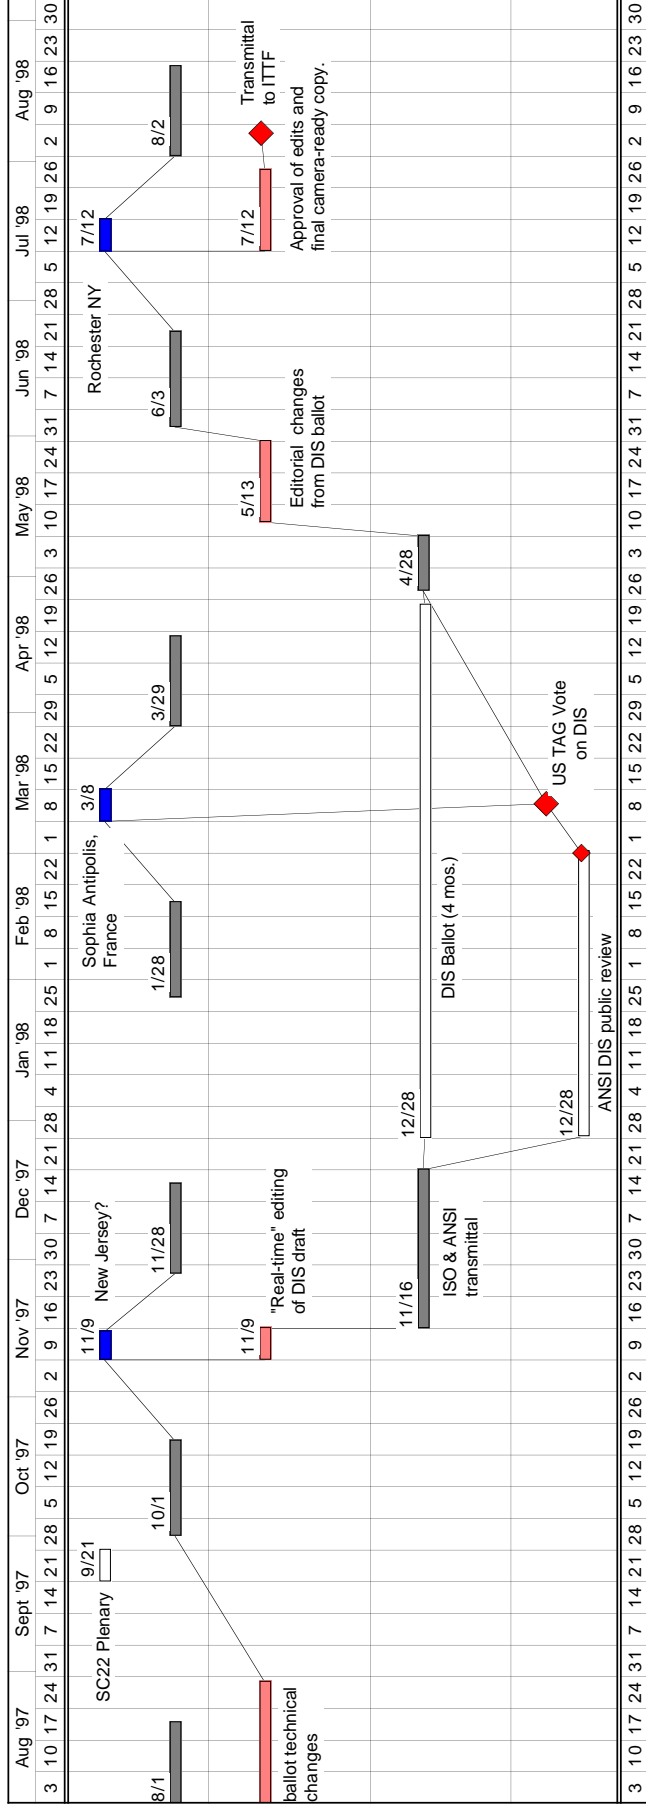

ISO/IEC JTC1/SC22/WG21, C++, Graphic Schedule

X3J16/96-0164
WG21/N0982

Jul 22, 1996

ISO/IEC JTC1/SC22/WG21, C++, Graphic Schedule

X3J16/96-0164
WG21/N0982

Jul 22, 1996